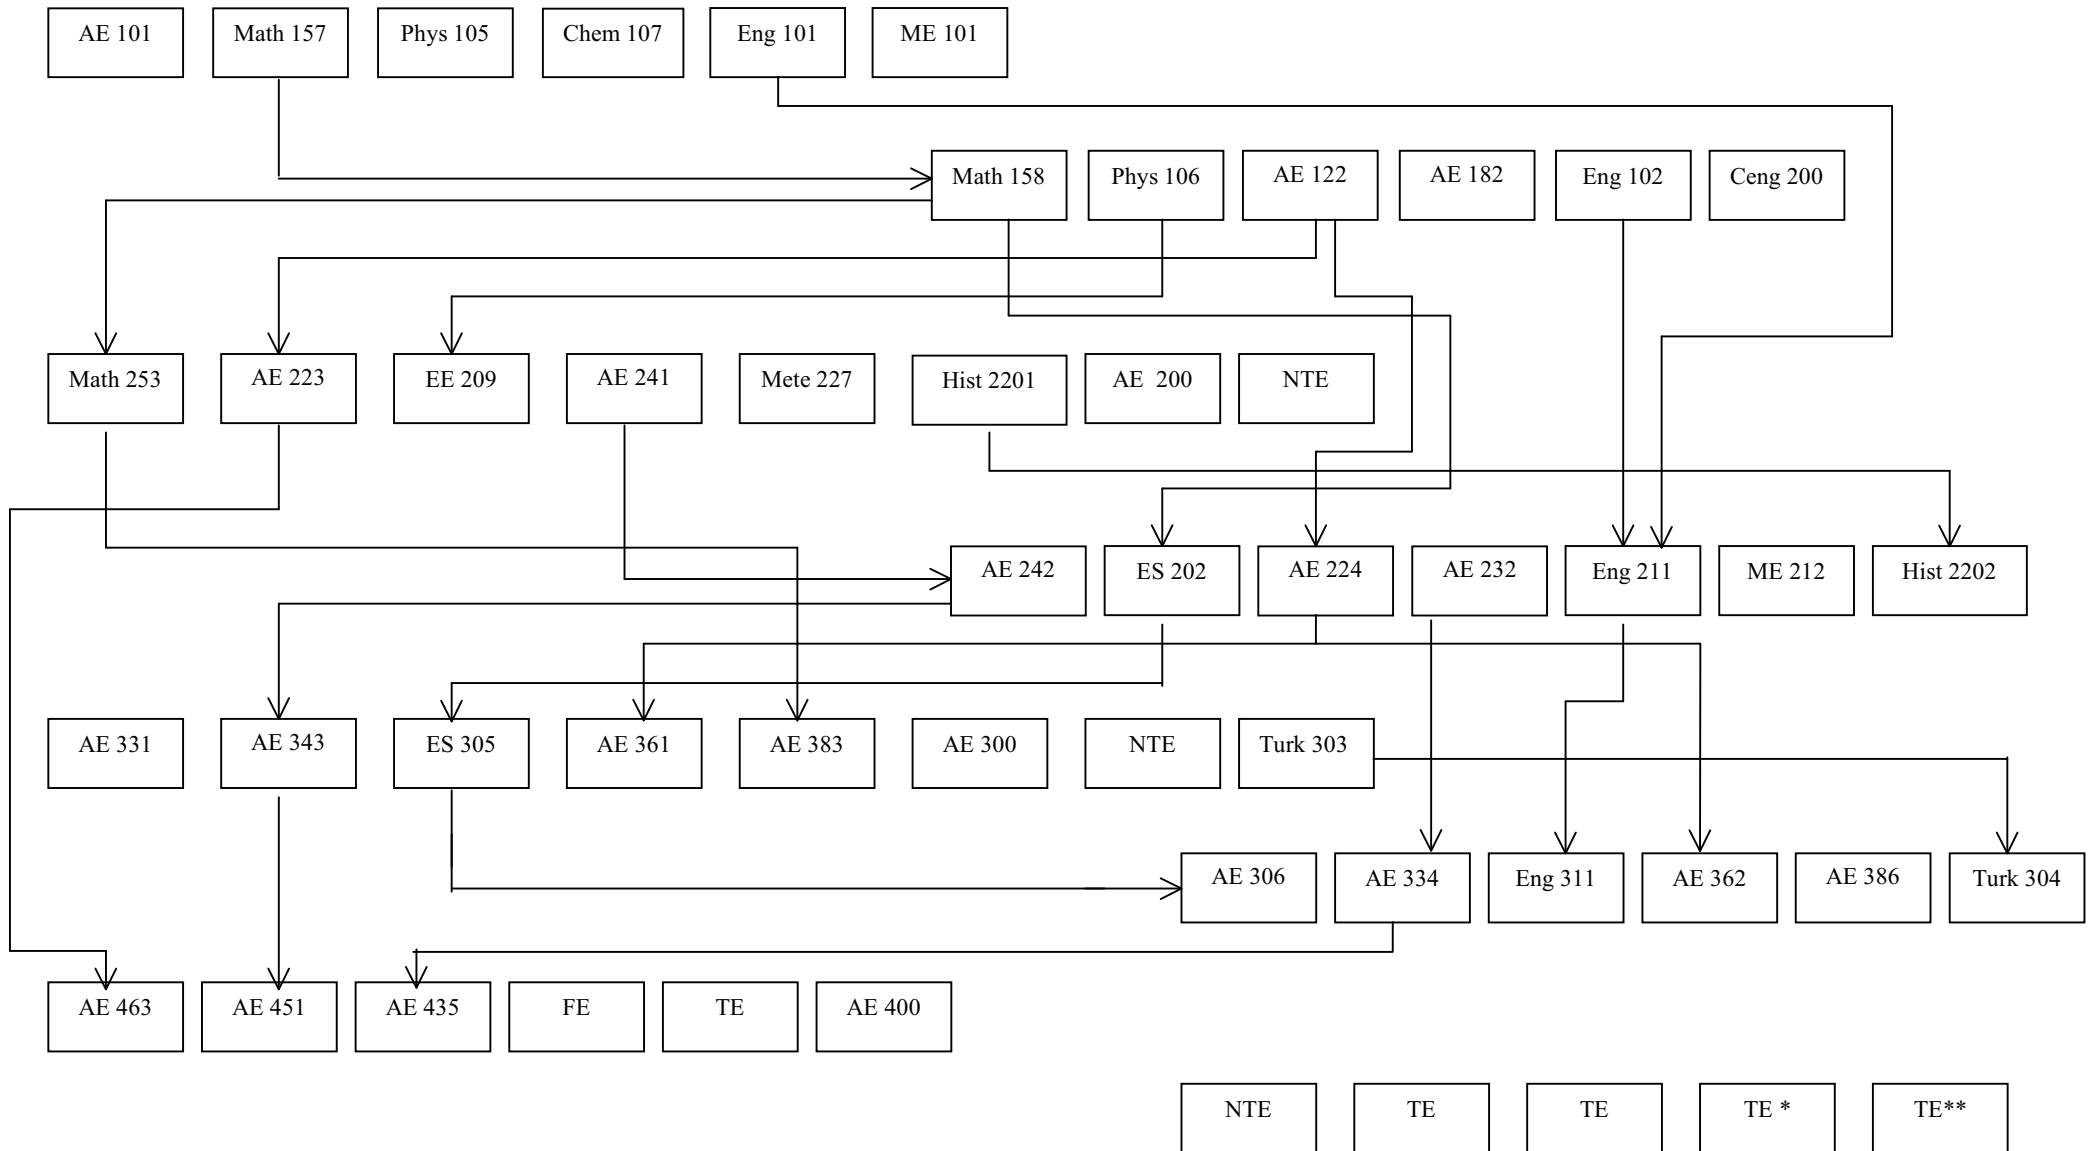

AEROSPACE ENGINEERING PROGRAM AND PREREQUISITE CHAIN
FOR STUDENTS ENTERED BEFORE 2003-2004 ACADEMIC YEAR

2.7.2003

- NTE Non-Technical Elective Course approved by the Faculty of Engineering
- TE Technical Elective Course approved by the AE Department
- TE* Technical Elective Course offered by the AE Department
- TE** Design Oriented Technical Elective Course (One of the following: AE 438, AE 446, AE 462)
- FE Free Elective